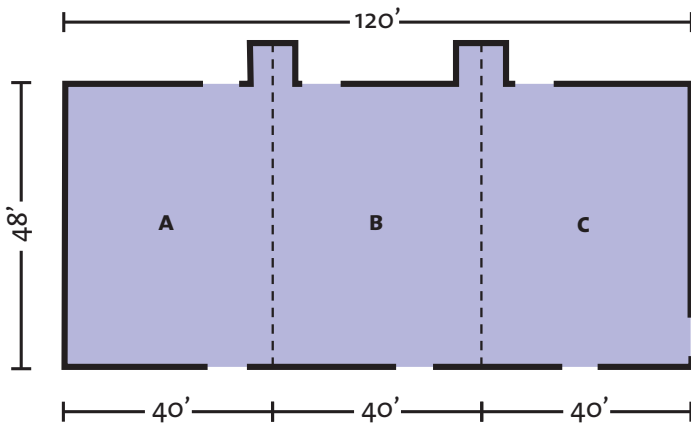

## REVOLUTION

6,500 SQUARE FEET TOTAL

## GRACELAND

5,850 SQUARE FEET TOTAL

## VINYL

2,000 SQUARE FEET TOTAL

FACILITY	SQ FT	DIMENSIONS	CEILING	BANQUET	THEATRE	CONFERENCE	RECEPTION	CLASSROOM
GRACELAND*	5,850	120' x 48'	12'	340	500	140	400	240
GRACELAND A	1,950	40' x 48'	12'	100	200	46	150	80
GRACELAND B	1,950	40' x 48'	12'	100	200	46	150	80
GRACELAND C	1,950	40' x 48'	12'	100	200	46	150	80
REVOLUTION*	6,500	118' x 59'	12'	400	400	150	500	270
REVOLUTION A	1,900	32' x 59'	12'	100	200	46	150	80
REVOLUTION A-1	950	32' x 29'6"	12'	40	100	24	90	40
REVOLUTION A-2	950	32' x 29'6"	12'	40	100	24	90	40
REVOLUTION B	1,800	30'6" x 59'	12'	130	160	40	150	70
REVOLUTION C	1,300	26'6" x 49'6"	12'	100	140	30	130	50
REVOLUTION D	1,450	29' x 49'6"	12'	120	160	36	140	60
VINYL*	2,800	46' x 43'	8'9"	140	215	30	200	80