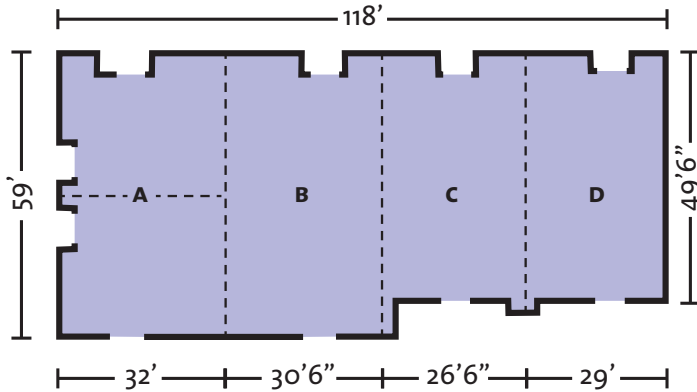

## REVOLUTION

6,500 SQUARE FEET TOTAL

## GRACELAND

5,850 SQUARE FEET TOTAL

## VINYL

2,000 SQUARE FEET TOTAL

FACILITY	SQ FT	DIMENSIONS	CEILING	BANQUET	THEATRE	CONFERENCE	RECEPTION	CLASSROOM
GRACELAND*	5,850	120' x 48'	12'	340	500	140	400	240
GRACELAND A	1,950	40' x 48'	12'	100	200	46	150	80
GRACELAND B	1,950	40' x 48'	12'	100	200	46	150	80
GRACELAND C	1,950	40' x 48'	12'	100	200	46	150	80
REVOLUTION*	6,500	118' x 59'	12'	400	400	150	500	270
REVOLUTION A	1,900	32' x 59'	12'	100	200	46	150	80
REVOLUTION A-1	950	32' x 29'6"	12'	40	100	24	90	40
REVOLUTION A-2	950	32' x 29'6"	12'	40	100	24	90	40
REVOLUTION B	1,800	30'6" x 59'	12'	130	160	40	150	70
REVOLUTION C	1,300	26'6" x 49'6"	12'	100	140	30	130	50
REVOLUTION D	1,450	29' x 49'6"	12'	120	160	36	140	60
VINYL*	2,800	46' x 43'	8'9"	140	215	30	200	80