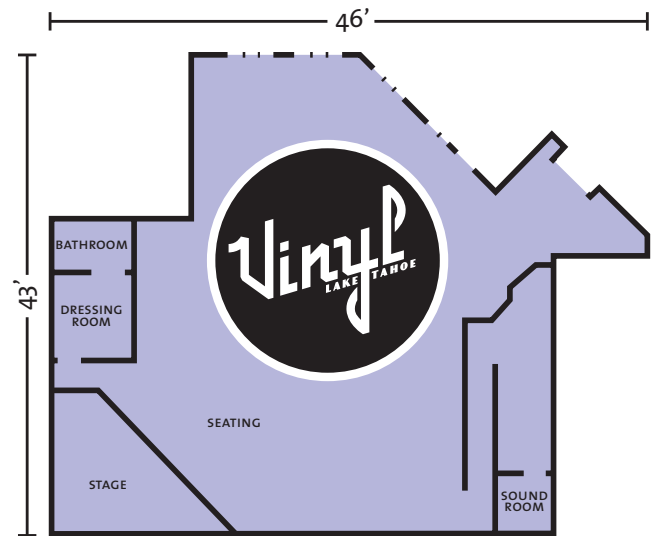

## REVOLUTION

6,500 SQUARE FEET TOTAL

## GRACELAND

5,850 SQUARE FEET TOTAL

## VINYL

2,000 SQUARE FEET TOTAL

FACILITY	SQ FT	DIMENSIONS	CEILING	BANQUET	THEATRE	CONFERENCE	RECEPTION	CLASSROOM
GRACELAND*	5,850	120' x 48'	12'	340	500	140	400	240
GRACELAND A	1,950	40' x 48'	12'	100	200	46	150	80
GRACELAND B	1,950	40' x 48'	12'	100	200	46	150	80
GRACELAND C	1,950	40' x 48'	12'	100	200	46	150	80
REVOLUTION*	6,500	118' x 59'	12'	400	400	150	500	270
REVOLUTION A	1,900	32' x 59'	12'	100	200	46	150	80
REVOLUTION A-1	950	32' x 29'6"	12'	40	100	24	90	40
REVOLUTION A-2	950	32' x 29'6"	12'	40	100	24	90	40
REVOLUTION B	1,800	30'6" x 59'	12'	130	160	40	150	70
REVOLUTION C	1,300	26'6" x 49'6"	12'	100	140	30	130	50
REVOLUTION D	1,450	29' x 49'6"	12'	120	160	36	140	60
VINYL*	2,800	46' x 43'	8'9"	140	215	30	200	80